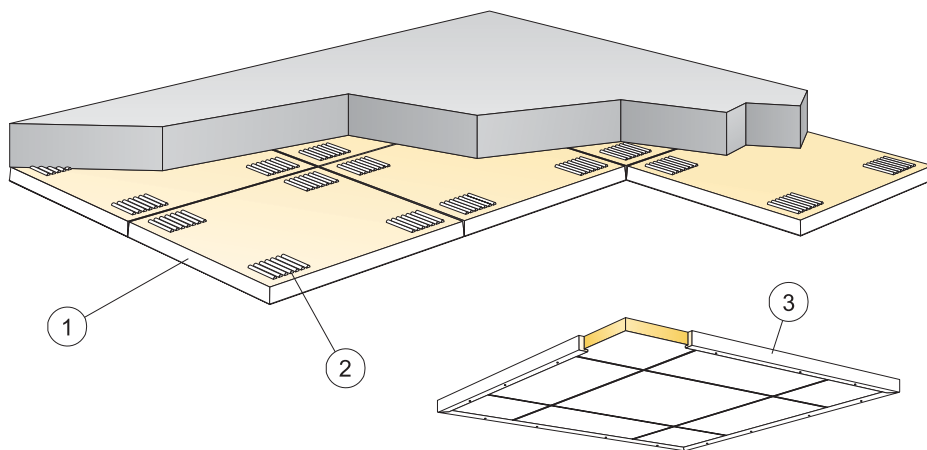

Ecophon Master B

600x600

M113

1. Ecophon Master B

2. Connect Absorber Glue

3. Connect Wood trim

Connect Absorber glue

x1