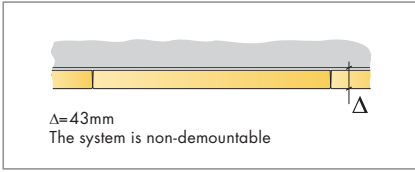

## Ecophon Master B

600x600

M113

1. Ecophon Master B

2. Connect Absorber Glue

3. Connect Wood trim

Connect Absorber glue

**x1**