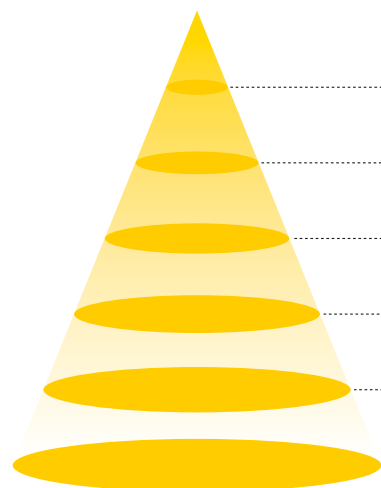

Illuminance

HB208 (62 W) – 3,000/4,000 K/5,000 K HB206 (41 W) – 3,000/4,000 K/5,000 K

Angle	20°			30°			60°		
	Diameter ø Illuminance (lx)								
3.0m	1.2	1.6	2.7	1.2	1.6	2.7	1.2	1.6	2.7
	2,434 /	1,830 /	805 /	1,636 /	1,230 /	541 /	1,673 /	1,255 /	554 /
	2,489 /	1,867 /	824 /	2,030 /	1,525 /	677 /			
3.5m	1.4	1.9	3.2	1.4	1.9	3.2	1.4	1.9	3.2
	1,793 /	1,344 /	598 /	1,205 /	904 /	402 /	1,229 /	922 /	410 /
	1,829 /	1,371 /	610 /	1,491 /	1,118 /	497 /			
4.0m	1.6	2.2	3.6	1.6	2.2	3.6	1.6	2.2	3.6
	1,373 /	1,029 /	458 /	923 /	692 /	308 /	941 /	706 /	314 /
	1,400 /	1,050 /	467 /	1,142 /	856 /	381 /			
4.5m	1.8	2.5	4.1	1.8	2.5	4.1	1.8	2.5	4.1
	1,084 /	813 /	361 /	729 /	547 /	243 /	743 /	558 /	248 /
	1,106 /	830 /	369 /	902 /	676 /	301 /			
5.0m	2.0	2.8	4.5	2.0	2.8	4.5	2.0	2.8	4.5
	878 /	659 /	293 /	590 /	443 /	197 /	602 /	452 /	201 /
	896 /	672 /	299 /	731 /	548 /	244 /			
5.5m	2.2	3.1	5.0	2.2	3.1	5.0	2.2	3.1	5.0
	726 /	544 /	242 /	488 /	366 /	163 /	498 /	373 /	166 /
	740 /	555 /	247 /	604 /	453 /	201 /